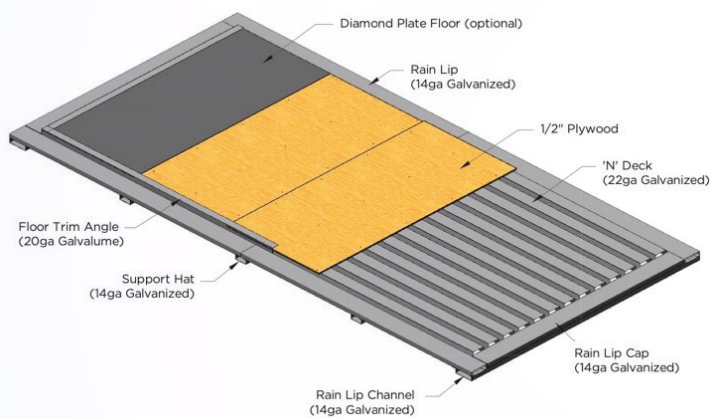

The Relocatable Outdoor Cube™

Product Benefits

- ROC offers the same look and benefits of traditional storage
- In rental environments the ROC is able to quickly generate additional income with minimal investment
- Easily relocatable with a 5000 lb. forklift with extended forks
- Features easy-to-operate roll up doors that require virtually no maintenance
- Secure and convenient
- Easy to expand to accommodate growth
- Adaptable to odd-sized lots or slightly sloping land / driveways
- Classified as Equipment, standard building permits may not be required (check local ordinances)
- Are often permitted where containers are restricted due to design and aesthetics

STORAGE BOX SOLUTIONS^{INC.}

www.storageboxsolutions.ca | sales@storageboxsolutions.ca | 403-875-6200

The Relocatable Outdoor Cube™

Additional Features and Options

- 125 pound per square foot floor load
- Designed with special features to reduce moisture
- Can be anchored to asphalt, and wired for electricity
- Doors available in 36 colours
- Rain lip and elevated floor reduce moisture
- Vertical standard seam with drip stop condensation barrier factory applied to bottom of roofing panel
- Insulated roofs prevent condensation and regulate the heat as well as the cold
- Skid panel outside the doors offer a non-slip entry
- Units are built close to the ground for easy access

Quality Built, Strong & Durable

- Sturdy construction featuring all galvanized steel framing
- Continuous 22-gauge galvanized 'N' deck base with 1/2" plywood flooring (optional diamond plate)
- Standard 26 gauge steel doors
- Standard 25 gauge roofing system
- Galvanized steel is much more durable than PVC
- Standard 30 lb per sq/ft snow load (optional to 50 lb per sq/ft)

Available Sizes

- Standard 10' platform depth with widths from 10' to 30' in 5' increments (customizable in 1' increments)
- Can be subdivided into any unit size combo of 5' x 5' to 10' x 30'

STORAGE BOX SOLUTIONS INC.